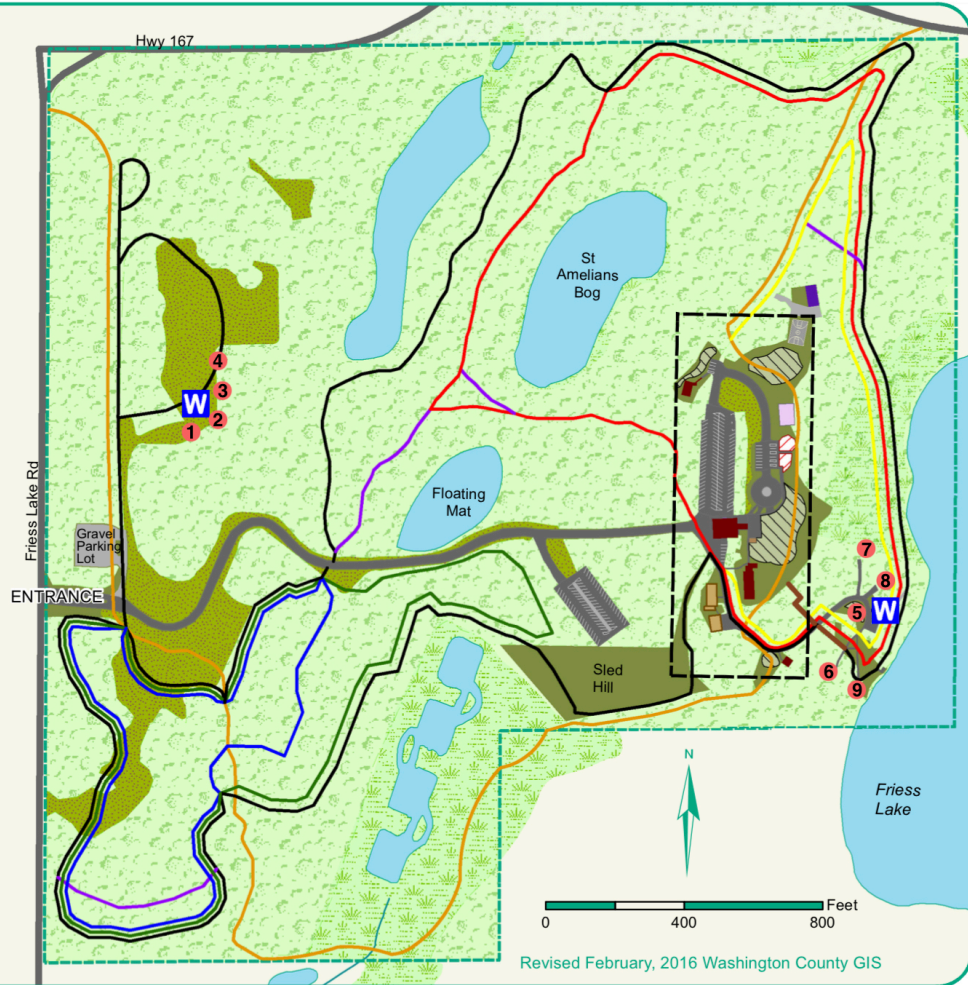

# Glacier Hills County Park

1664 FRIESS LAKE RD  
RICHFIELD, WI

- W Drinking Water
- G Large Grill
- Cabins
- Shelter
- Maintenance/Storage
- Ranger Residence
- Picnic Area
- Playground
- Basketball
- Sand Volleyball
- Stairway to Lake
- Grass Area
- Open Grasslands
- Wetlands
- Wooded Area
- Restroom in Lower Level of Shelter #1

## Trails

- Black (2.6 mi)
- Blue (0.62 mi)
- Green (0.97 mi)
- Red (1.08 mi)
- Yellow (0.66 mi)
- Shortcut
- Snowmobile

Close up of Park Center Area

Revised February, 2016 Washington County GIS