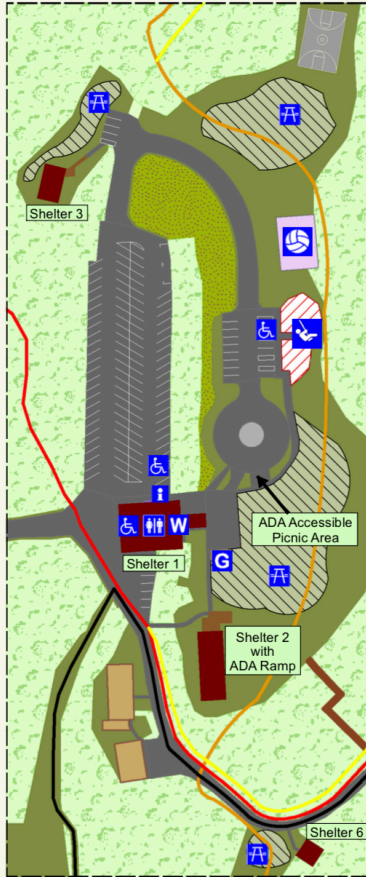

# Glacier Hills County Park

1664 FRIESS LAKE RD  
RICHFIELD, WI

- W Drinking Water
- G Large Grill
- Cabins
- Shelter
- Maintenance/Storage
- Ranger Residence
- Picnic Area
- Playground
- Basketball
- Sand Volleyball
- Stairway to Lake
- Grass Area
- Open Grasslands
- Wetlands
- Wooded Area
- Restroom in Lower Level of Shelter #1

## Trails

- Black (2.6 mi)
- Blue (0.62 mi)
- Green (0.97 mi)
- Red (1.08 mi)
- Yellow (0.66 mi)
- Shortcut
- Snowmobile

Close up of Park Center Area

Revised February, 2016 Washington County GIS