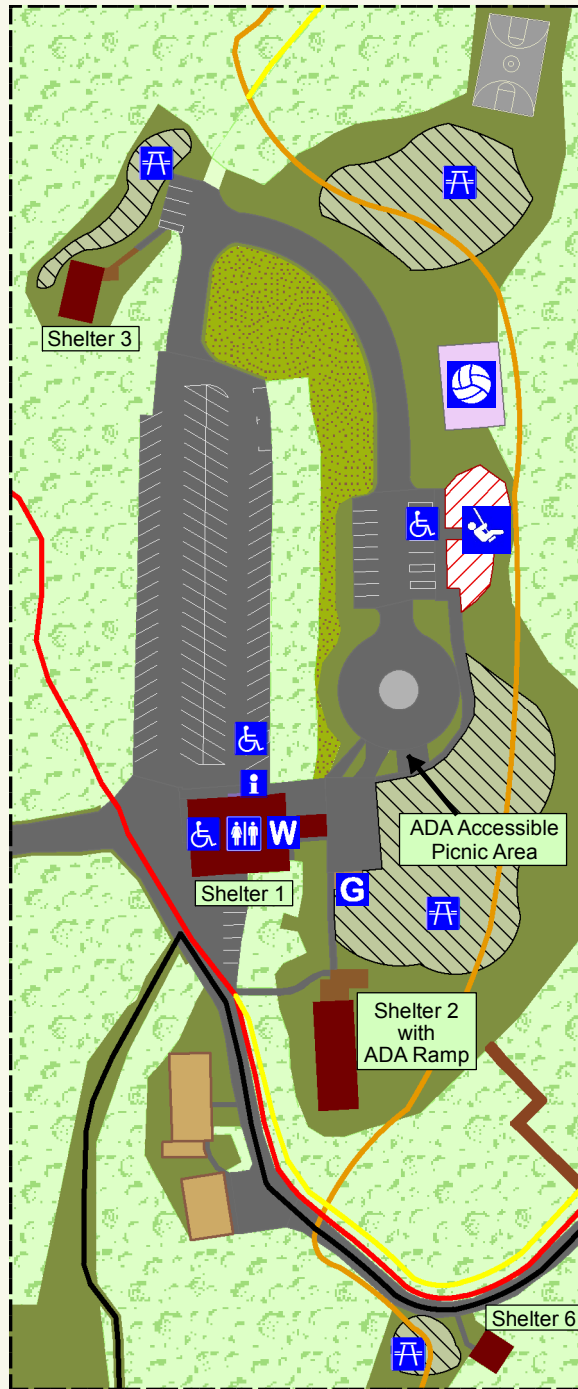

Glacier Hills County Park

1664 FRIESS LAKE RD
RICHFIELD, WI

- W** Drinking Water
 - G** Large Grill
 - Cabins
 - Shelter
 - Maintenance/Storage
 - Ranger Residence
 - Picnic Area
 - Playground
 - Basketball
 - Sand Volleyball
 - Stairway to Lake
 - Grass Area
 - Open Grasslands
 - Wetlands
 - Wooded Area
- Restroom in Lower Level of Shelter #1

Trails

- Black (2.6 mi)
- Blue (0.62 mi)
- Green (0.97 mi)
- Red (1.08 mi)
- Yellow (0.66 mi)
- Shortcut
- Snowmobile

Close up of Park Center Area